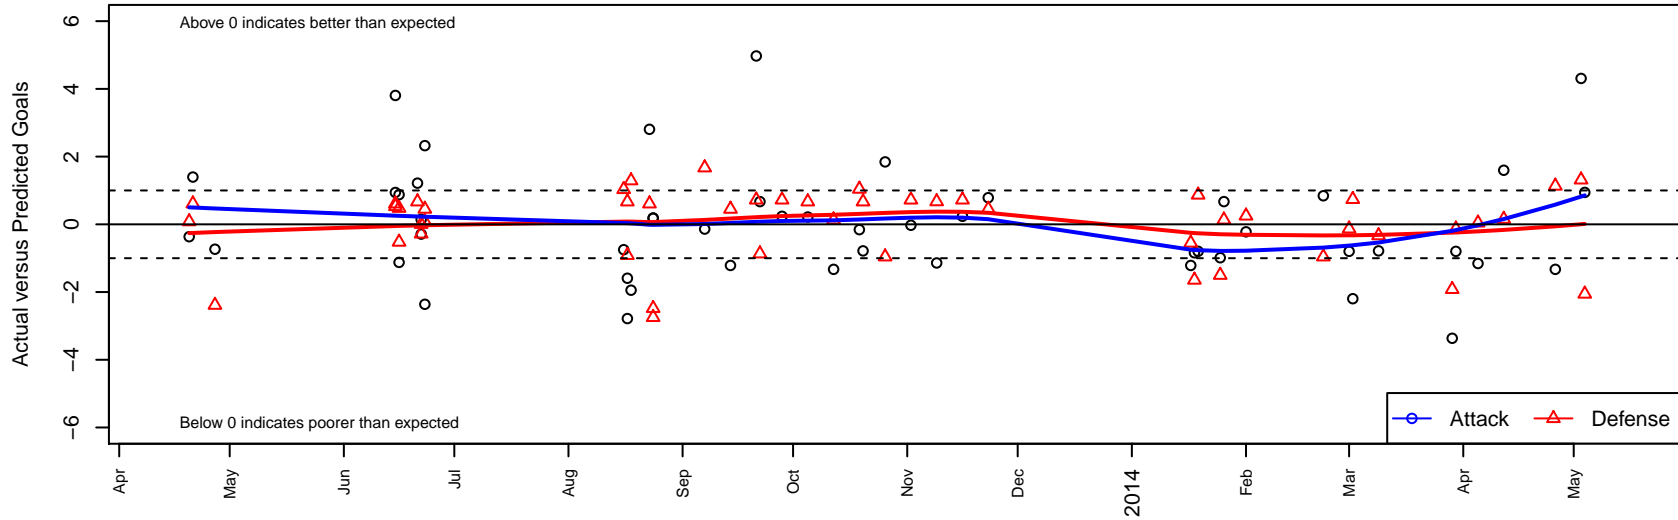

Whatcom Rangers Blue B99
Dots are actual minus expected GF (blue circles) and GA (red triangles).
Blue line is smoothed change in attack strength. Red is smoothed change in defense strength.